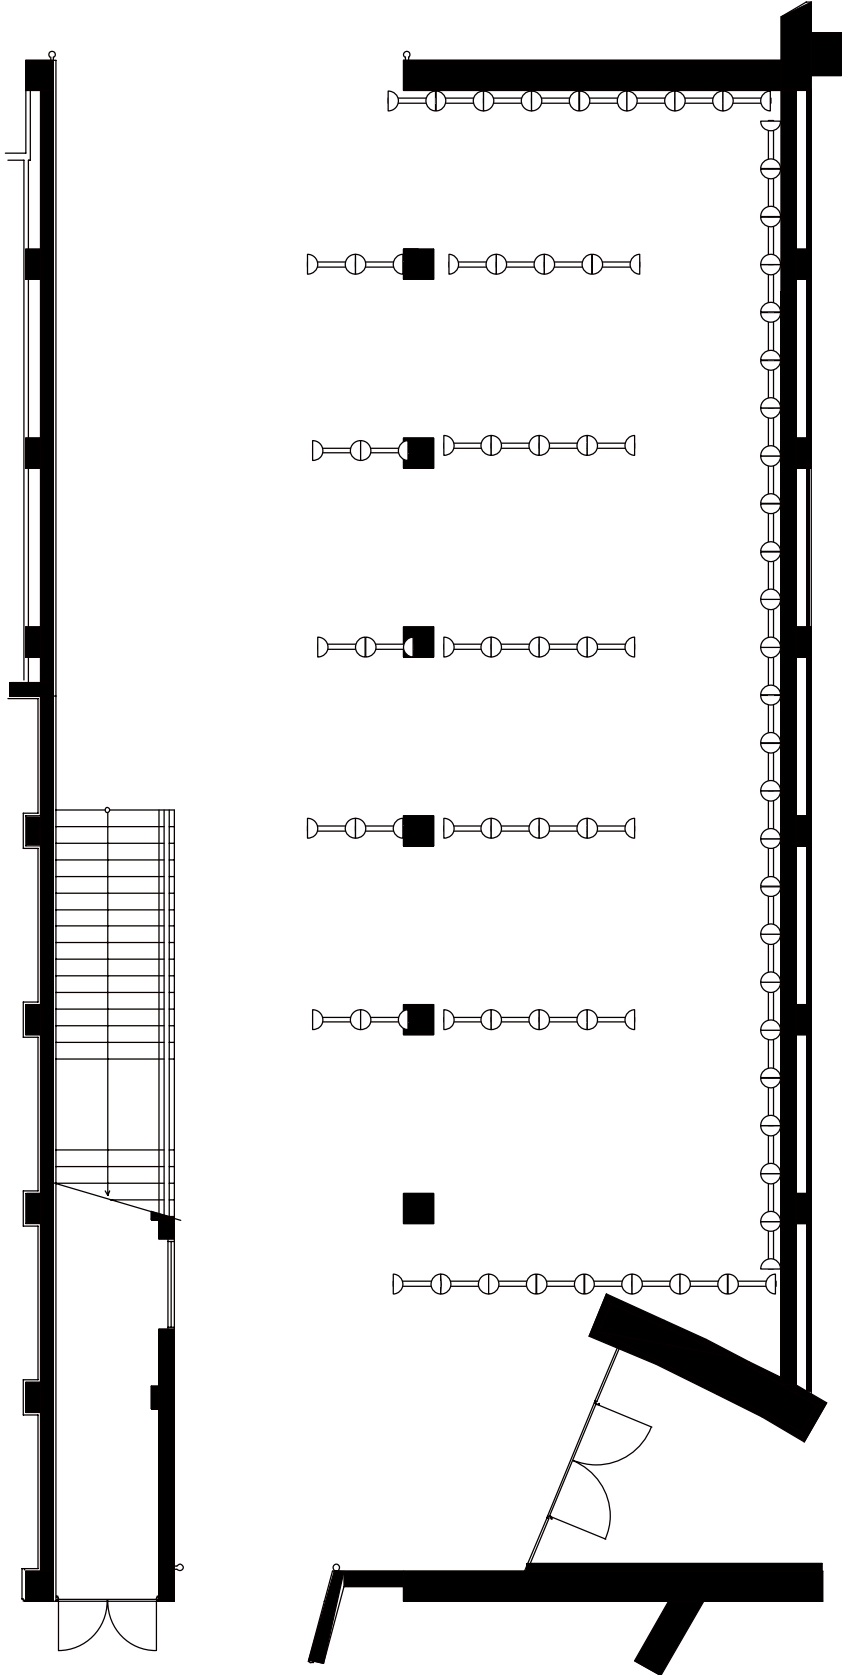

BF Lobby

Poster Session Panel (W900xH1800mm) 80 Panels 100 Surfaces